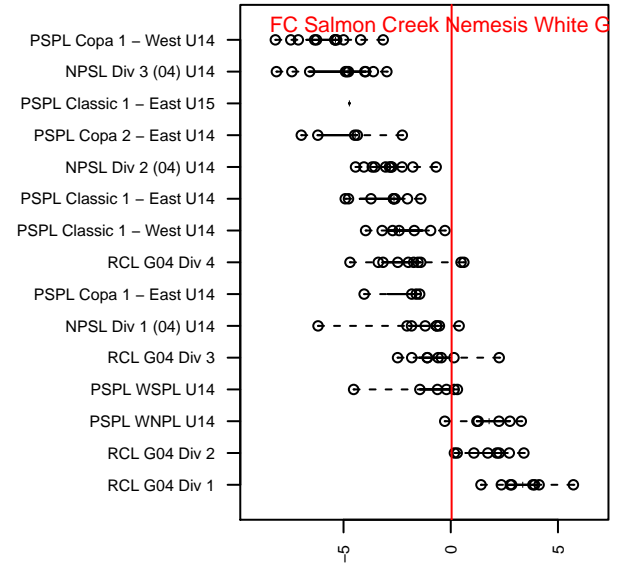

FC Salmon Creek Nemesis White G04

FC Salmon Creek
 Salmon Creek, WA
 G04 total strength=1359
 attack=5.94 defense=8.09
 fall league = PTT G04 Div 1 Red

alt names used:
 FC SALMON CREEK NEMESIS '04 WHITE
 FC SALMON CREEK NEMESIS 04 WHITE
 FCSC 04G White
 FCSC 04G White
 FCSC Nemesis G04 White

Venues played:
 2017 Clash At the Border Gold/Silver/Bronze
 2017 Mt Hood Challenge U14 Silver
 2017 Summer Slam Division 1 Gold
 2017 PTT G04 Division 1 Red
 2017 OYS PTT Presidents Cup G04

FC Salmon Creek Nemesis White G04
 Dots are actual minus expected GF (blue circles) and GA (red triangles).
 Blue line is smoothed change in attack strength. Red is smoothed change in defense strength.

**attack and defense variance (black dot)
relative to other teams
and top 10 in region**

**attack and defense rating
relative to others at age
and all opponents in last 13 months**

Performance relative to 13 month average